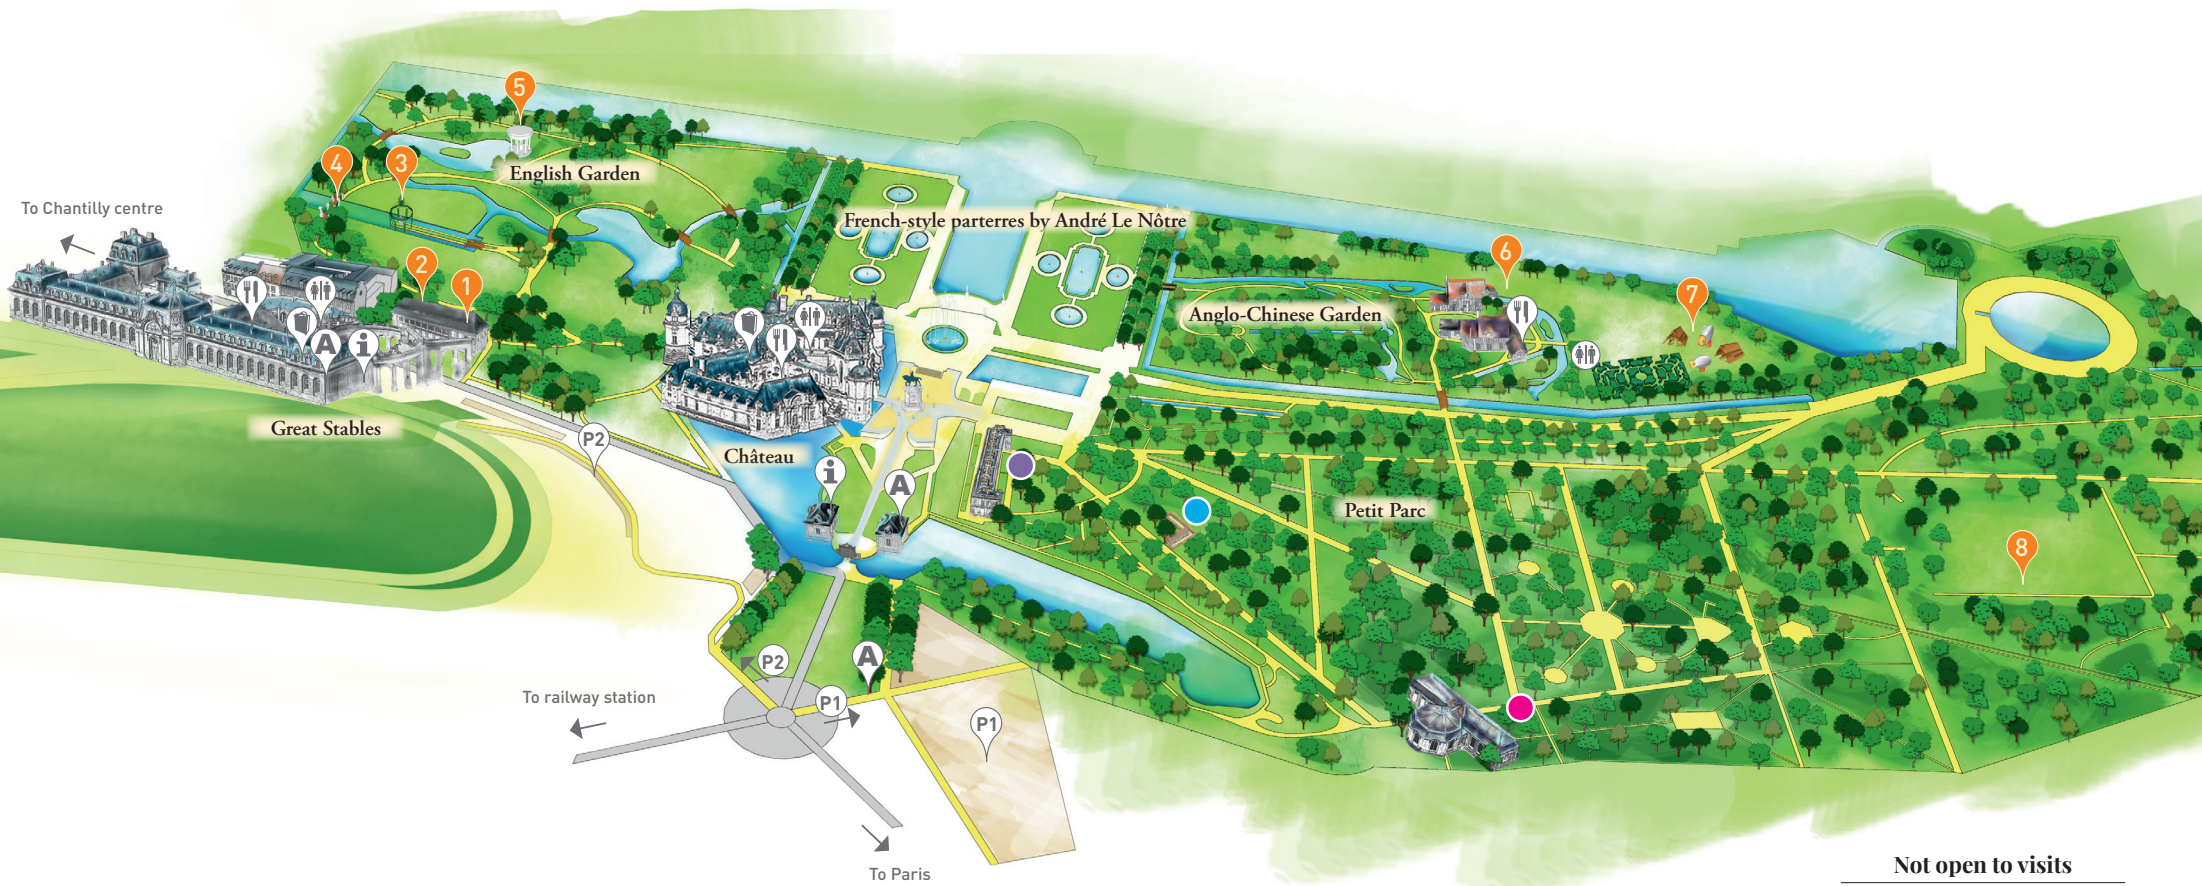

# DOMAINE DE CHANTILLY

### Not open to visits

- Château d'Enghien
- Cabotière
- Maison de Sylvie

### GREAT STABLES

- Museum of the Horse
- Equestrian demonstration
- Horses and stalls
- Equestrian shows
- Tickets / Guest services
- Pay station
- Les Écuries Café
- Giftshop
- Toilettes
- Parking

### PARK & GARDENS

- 1 Jeu de Paume (exhibitions)
- 2 Beauvais Fountains
- 3 Île d'Amour
- 4 Grands Hommes bridge
- Hamlet Restaurant
- 5 Temple of Venus
- 6 Hamlet
- 7 Play area, labyrinth
- 8 Kangaroos
- Toilettes